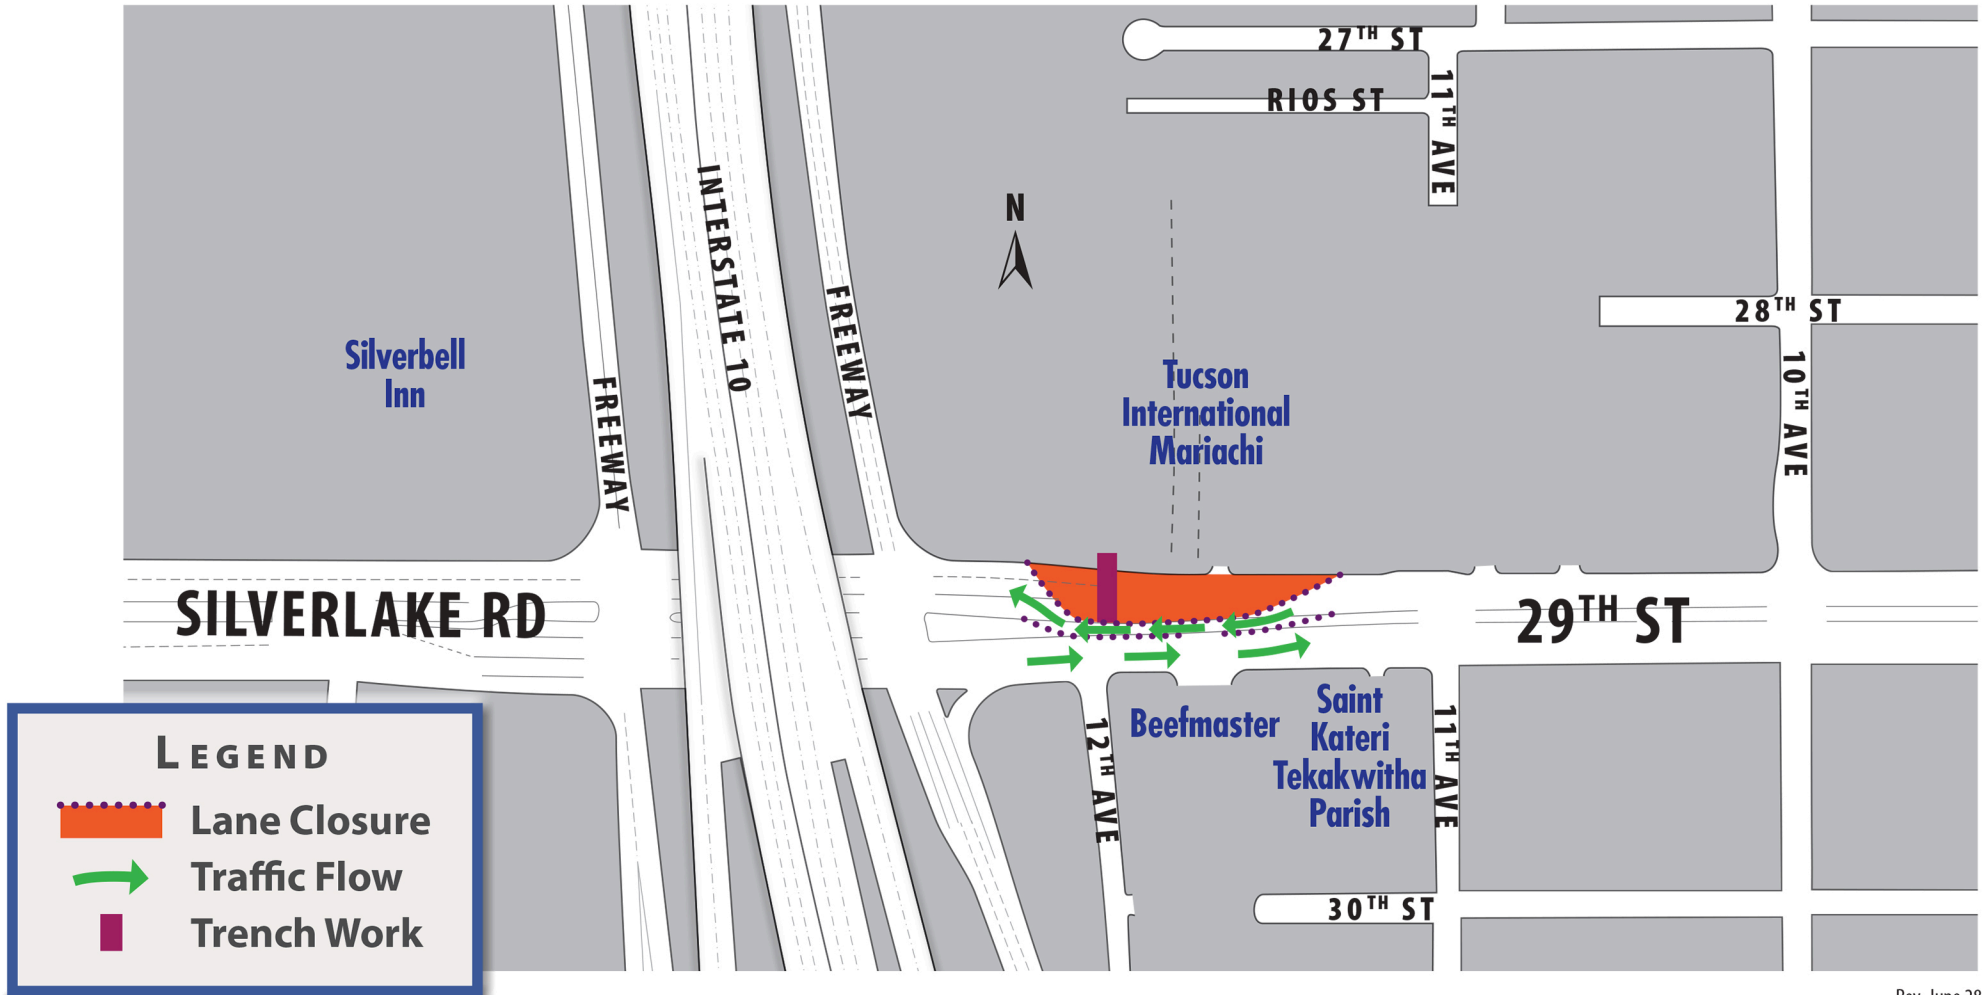

SEI Sewer Augmentation Project 18th Street Closure

August – September 2016 • October 2016 • June – September 2017

LEGEND

  Closure

SEI Sewer Augmentation Project

29th Street Closure: South Lanes

November 2016

SEI Sewer Augmentation Project

29th Street Closure: North Lanes

November 2016

SEI Sewer Augmentation Project

29th Street Closure: Middle Lanes

November 2016

SEI Sewer Augmentation Project

25th Street Closure

October – November 2016

LEGEND

  Closure

SEI Sewer Augmentation Project

22nd Street Sidewalk Closure

August – September 2016