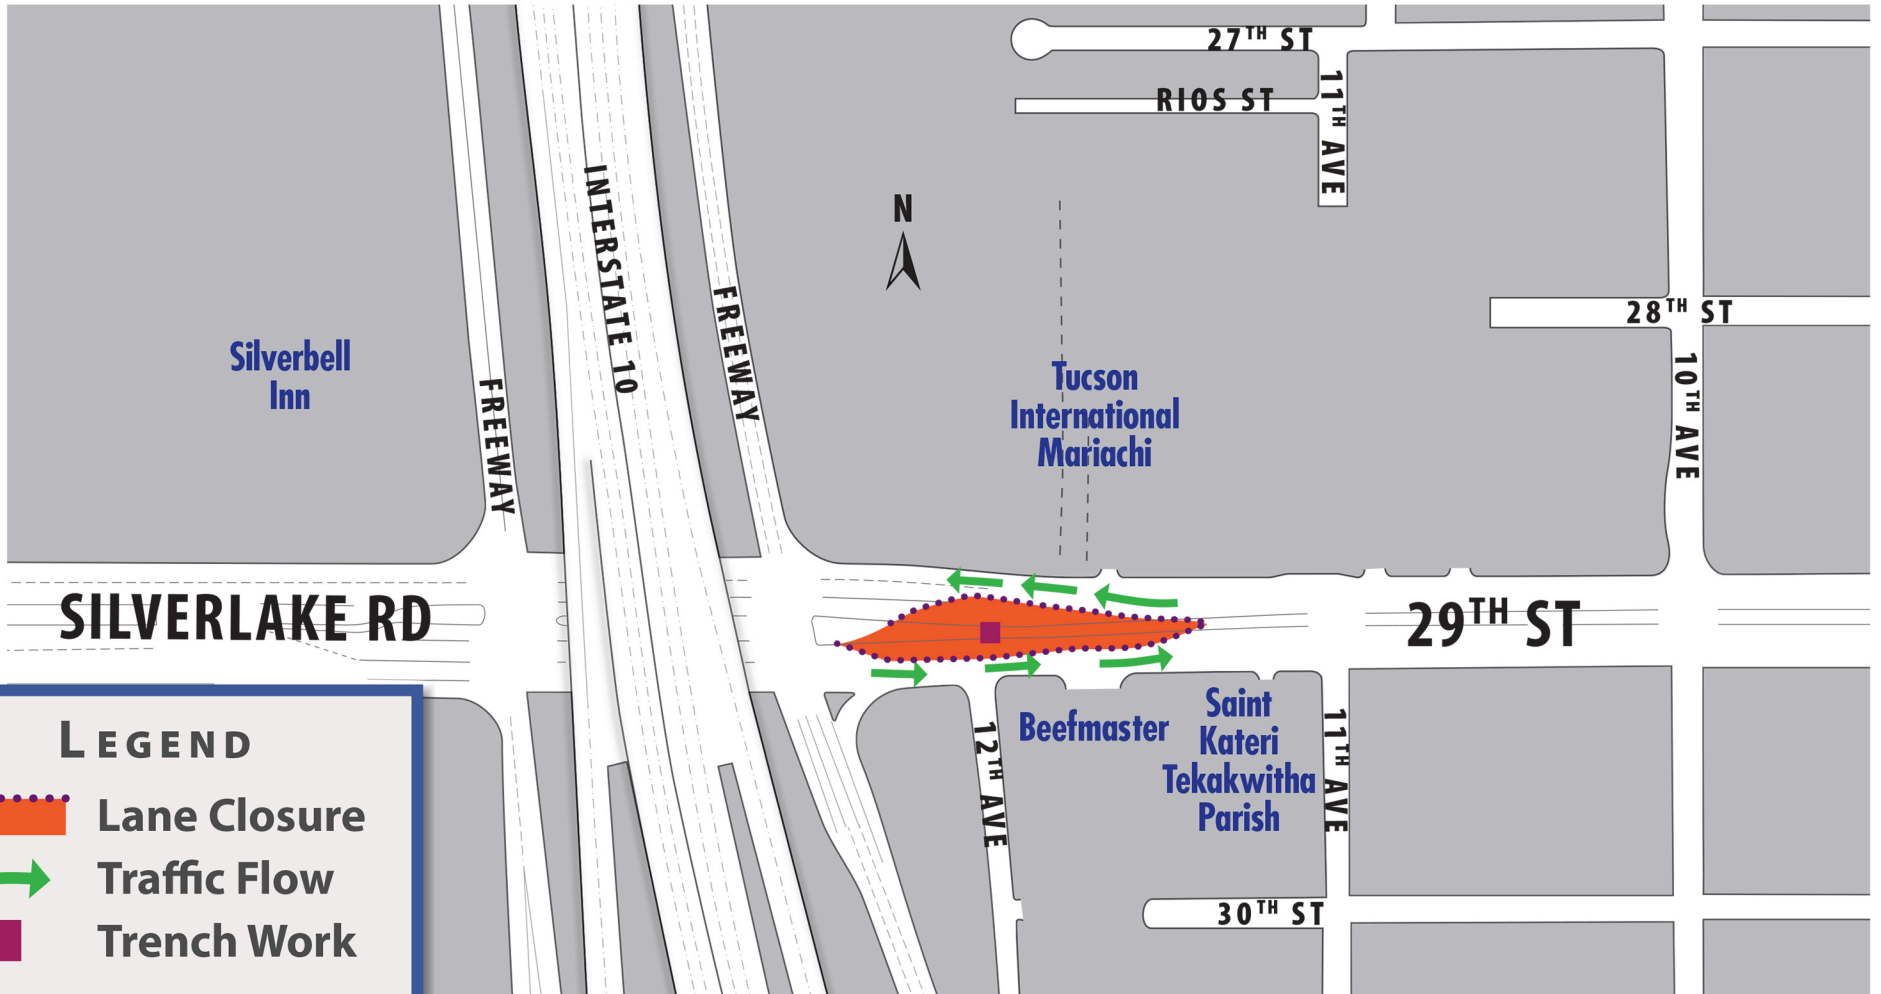

SEI Sewer Augmentation Project 18th Street Closure

August – September 2016 • October 2016 • June – September 2017

LEGEND

  Closure

SEI Sewer Augmentation Project

29th Street Closure: South Lanes

November 2016

SEI Sewer Augmentation Project

29th Street Closure: North Lanes

November 2016

SEI Sewer Augmentation Project

29th Street Closure: Middle Lanes

November 2016

SEI Sewer Augmentation Project

25th Street Closure

October – November 2016

LEGEND

  Closure

SEI Sewer Augmentation Project

22nd Street Sidewalk Closure

August – September 2016