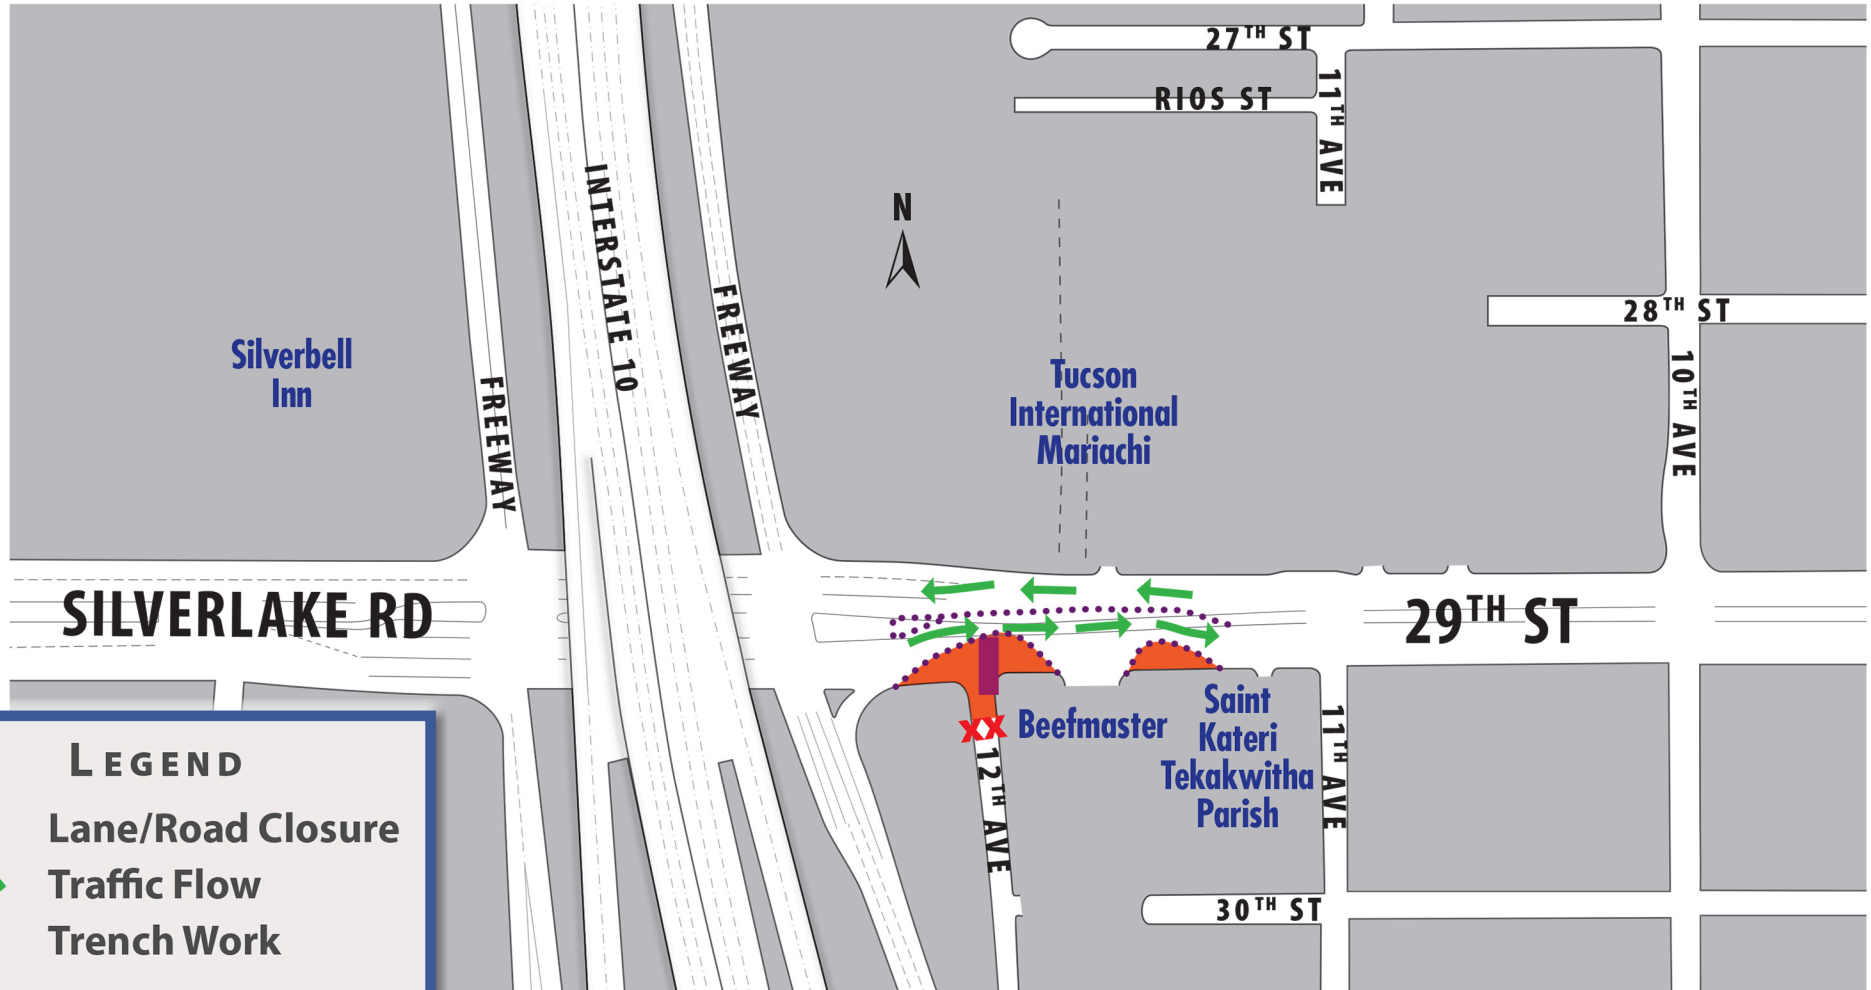

SEI Sewer Augmentation Project 18th Street Closure

August – September 2016 • October 2016 • June – September 2017

LEGEND

  Closure

SEI Sewer Augmentation Project

29th Street Closure: South Lanes

November 2016

SEI Sewer Augmentation Project

29th Street Closure: North Lanes

November 2016

SEI Sewer Augmentation Project

29th Street Closure: Middle Lanes

November 2016

SEI Sewer Augmentation Project

25th Street Closure

October – November 2016

LEGEND

  Closure

SEI Sewer Augmentation Project

22nd Street Sidewalk Closure

August – September 2016