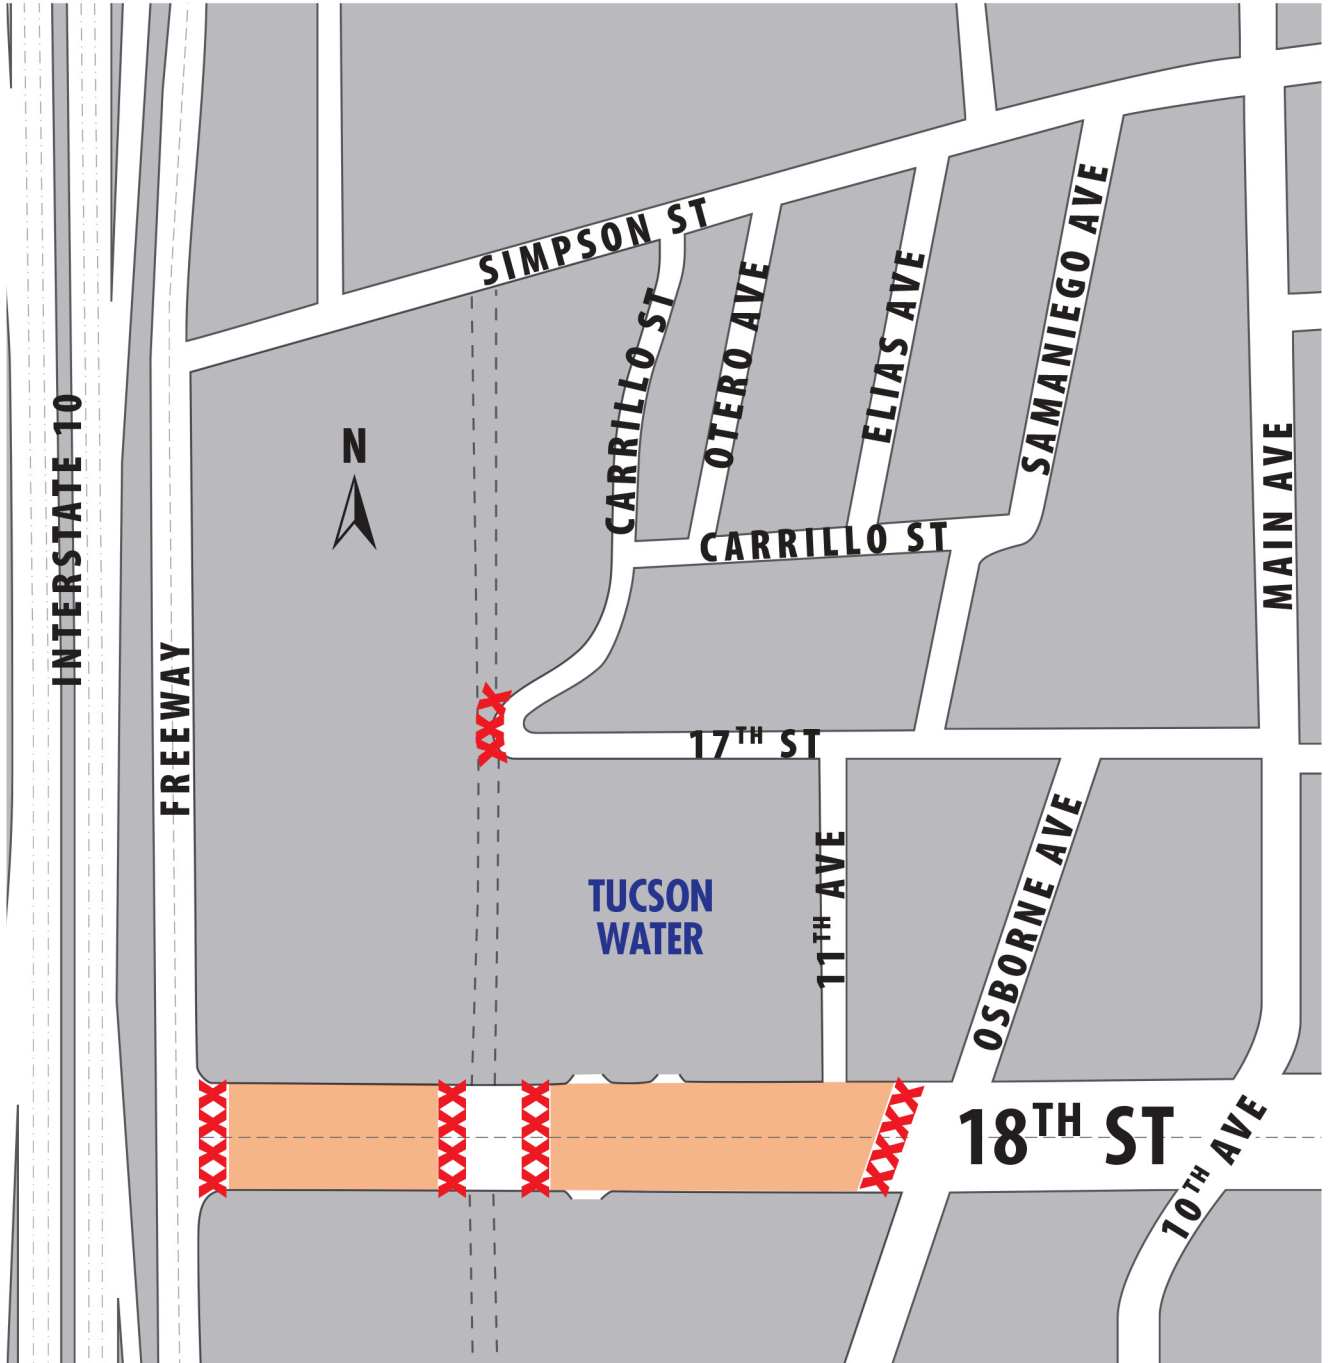

SEI Sewer Augmentation Project 18th Street Closure

August – September 2016 • October 2016 • June – September 2017

LEGEND

  Closure

SEI Sewer Augmentation Project

29th Street Closure: South Lanes

November 2016

SEI Sewer Augmentation Project

29th Street Closure: North Lanes

November 2016

SEI Sewer Augmentation Project

29th Street Closure: Middle Lanes

November 2016

SEI Sewer Augmentation Project

25th Street Closure

October – November 2016

LEGEND

  Closure

SEI Sewer Augmentation Project

22nd Street Sidewalk Closure

August – September 2016